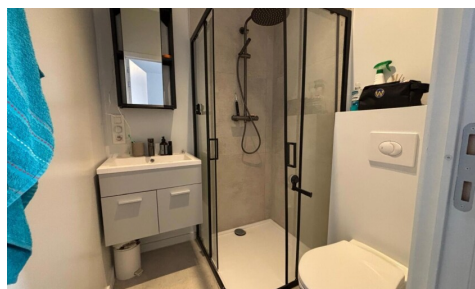

Number of bedrooms: 1
Number of bathrooms: 1

Surf. Living: 16m²

PEB/EPB: 19kwh/m²/j

DESCRIPTION

FINANCIAL

Price: € 700,00 per month

Available date: 15 September 2026

BUILDING

Habitable surface: 16,00 m²

Fronts: 2

State: New

Floor: 1

COMFORT

Furnished: Yes

ENERGY

EPC score: 19