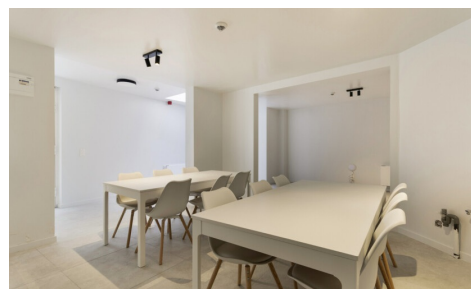

FOR RENT - STUDENT ROOM

€ 700

Tiensestraat 118 B0103, 3000 Leuven

Ref. 6629365

Number of bedrooms: 1
Number of bathrooms: 1

Surf. Living: 16m²

PEB/EPB: 19kwh/m²/j