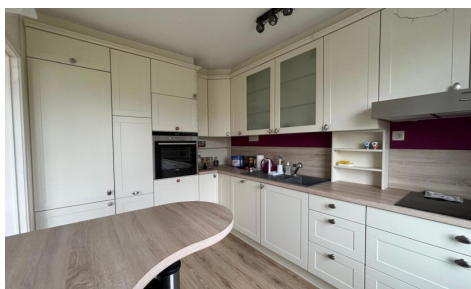

FOR RENT - FLAT

Egenhovenweg 55 B0501, 3000 Leuven

€ 1.075

Ref. 7651322

Number of bedrooms: 2
Number of bathrooms: 1
Availability: immediately

Surf. Living: 94m²
Neighbourhood: Suburb

PEB/EPB: 120kwh/m²/j